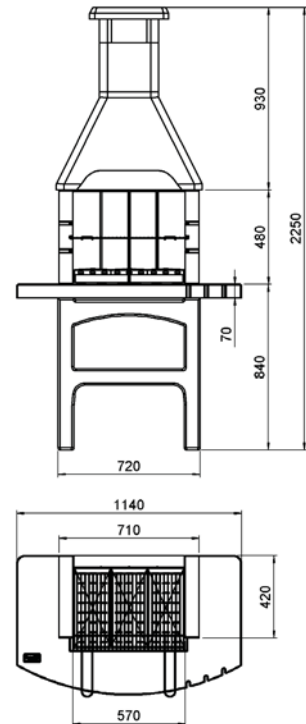

5710101

5710101E

cm 60x40
Chromium plated grill

kg 415

6/8

82x60 H.152

57

42

Barbecue with natural colors, made of marble granulate. Worktop and fireplace is in "ROSA ASIAGO" with CRYSTAL polished finishing. Complete with chromium plated grill adjustable on three levels, warming grill pan, extra fire bricks for thermal protection and EASY FIRE steel plate for easy coals lighting. Designed with placement for a SUNDAY® spit. Easy assembly with SUNDAY® BETONFAST special glue, available separately as accessory. Can be used with charcoal and wood.