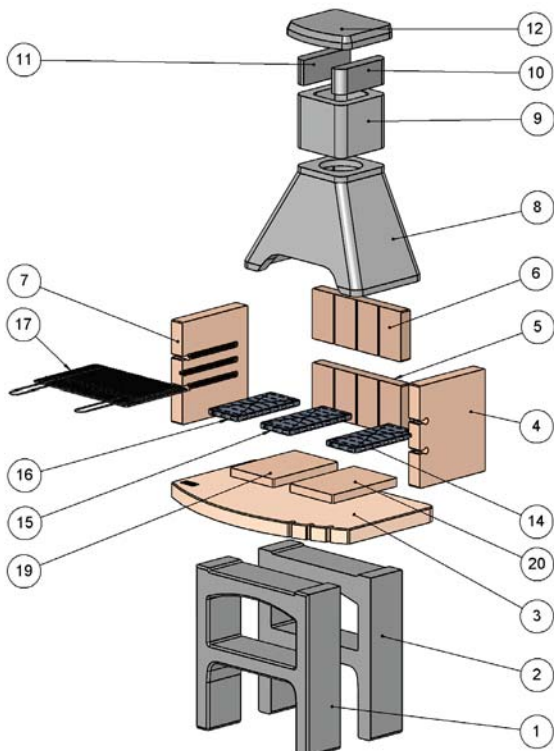

Barbecue with natural colors, made of marble granulate. Worktop and fireplace is in "ROSA ASIAGO" with CRYSTAL polished finishing. Complete with chromium plated grill adjustable on three levels, warming grill pan, extra fire bricks for thermal protection and EASY FIRE steel plate for easy coals lighting. Designed with placement for a SUNDAY® spit. Easy assembly with SUNDAY® BETONFAST special glue, available separately as accessory. Can be used with charcoal and wood.

Wood and charcoal burning

EASY FIRE system

CRYSTAL polished finishing

COMPONENTS

NR.	DESCRIPTION	CODE
1/2	BASE	27553
3	WORK TOP	27090545RO
4/7	SIDE	27090460RO
5/6	BACKSIDE	27549R
8	HOOD	27518
9	FLUE	27158
10/11	CHIMNEY CAP SUPPORT	27089
12	CHIMNEY CAP	27484
14/15/16	EASY FIRE	140204A
17	CHROMIUM PLATED GRILL 60X40	1400938100
19/20	FIRE BRICKS	27120060RO