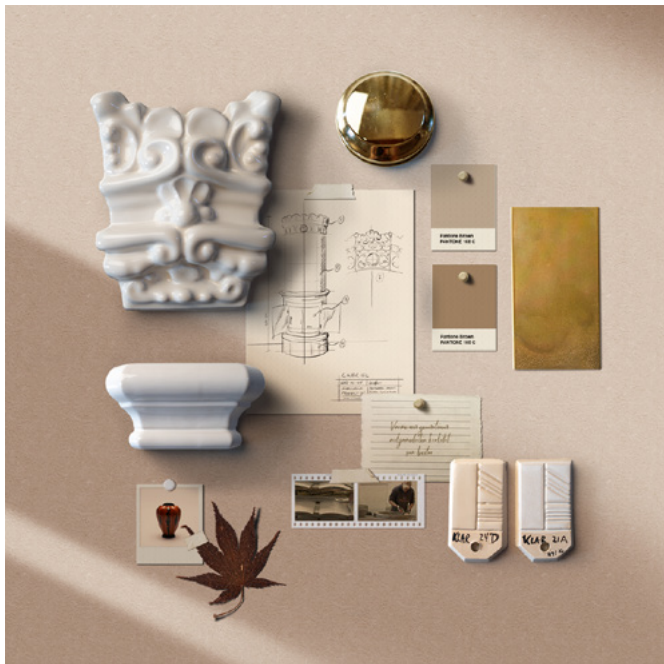

LOUISE

Louise is adorned with a magnificent and beautiful Art Nouveau-inspired crown.

The combination of the beautiful lines and embellishments of the traditional tiled stove and the large modern glass door gives an exclusive impression. Relax in front of the inviting glow of the fire and enjoy the pleasant and slow heat release that makes the stove so unique.

Technical data

Article no. G370

CE marking: EN 15250

Height: 2360 mm (customised to your needs)

Weight: 1,300 kg

Diameter (base): 770 mm

Energy efficiency: 92.4%

Nominal heat output (kW): 4.5

Heat retention: Up to 24 hours

Connection: Rear or top flue connection

Customisation is possible thanks to our artisan production.

Height, colour, decorations and materials can be adapted to your preferences and the conditions of your home. Louise comes with a hot-air cassette and brass hatches.