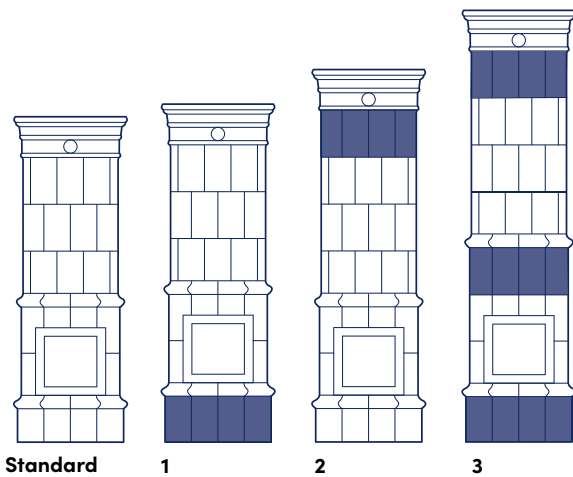

Technical data

Article no. G370

CE marking: EN 15250

Height: 2360 mm (customised to your needs)

Weight: 1,300 kg

Diameter (base): 770 mm

Energy efficiency: 92.4%

Nominal heat output (kW): 4.5

Heat retention: Up to 24 hours

Connection: Rear or top flue connection

Customisation is possible thanks to our artisan production.

Height, colour, decorations and materials can be adapted to your preferences and the conditions of your home. Louise comes with a hot-air cassette and brass hatches.

Optional

- 1 - Elevated base (from 250 to 310mm)
- 2 - Elevation - extra course (310 mm)
- 3 - Elevated center band (3-meter oven)
- 4 - Tiles all around (optional)
- 5 - Corner mounting, tiling 4/5 (**standard**)
- 6 - Spark protection plate, brass or stainless
Stainless steel instead of brass
- 7 - Shelf for mid sims
- 8 - Fan
Control for fan
- 9 - Supply air (connection from outside)