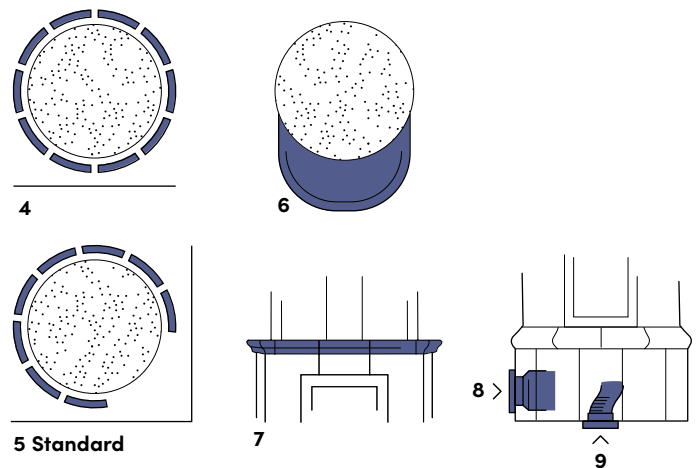

Technical data

Article no. G370

CE marking: EN 15250

Height: 2360 mm (customised to your needs)

Weight: 1,300 kg

Diameter (base): 770 mm

Energy efficiency: 92.4%

Nominal heat output (kW): 4.5

Heat retention: Up to 24 hours

Connection: Rear or top flue connection

Customisation is possible thanks to our artisan production.

Height, colour, decorations and materials can be adapted to your preferences and the conditions of your home. Louise comes with a hot-air cassette and brass hatches.

Optional

- 1 - Elevated base (from 250 to 310mm)
- 2 - Elevation - extra course (310 mm)
- 3 - Elevated center band (3-meter oven)
- 4 - Tiles all around (optional)
- 5 - Corner mounting, tiling 4/5 (**standard**)
- 6 - Spark protection plate, brass or stainless
Stainless steel instead of brass
- 7 - Shelf for mid sims
- 8 - Fan
Control for fan
- 9 - Supply air (connection from outside)