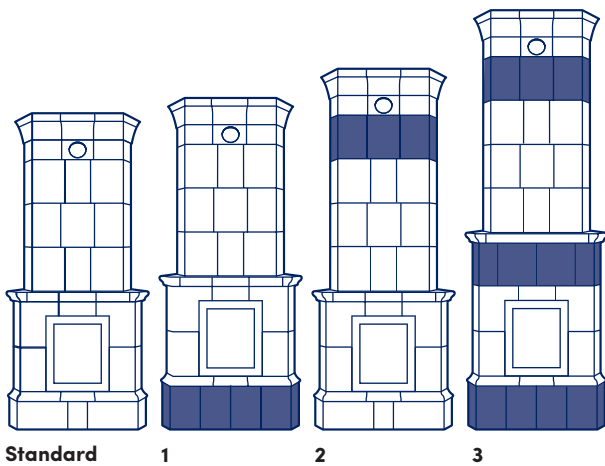

### Technical data

Article no. G820

CE marking: EN 15250

Height: 2410 mm (can be customised to your needs)

Weight: 1400 kg

Dimensions (base): 960 x 600 mm

Energy efficiency: 92.4%

Nominal heat output (kW): 4.5

Heat retention: Up to 24 hours

Connection: Rear or top flue connection

## Customisation is possible thanks to our artisan production.

By default, Strömsrum comes with a modern hot-air cassette and brass windows. They can be ordered in different heights and colours as well as with hand-painted decorations.