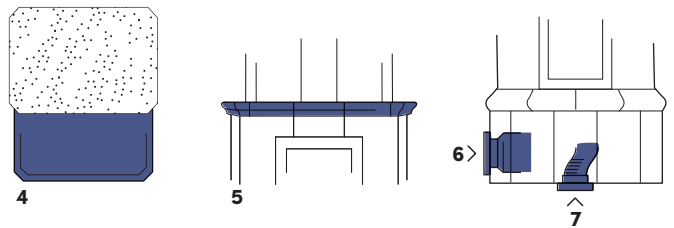

Customisation is possible thanks to our artisan production.

By default, Strömsrum comes with a modern hot-air cassette and brass windows. They can be ordered in different heights and colours as well as with hand-painted decorations.

Optional

- 1 - Elevated base (from 220 to 330mm)
- 2 - Elevation - extra course (330 mm)
- 3 - Elevated center band (3-meter oven)
- 4 - Spark protection plate, brass or stainless
  Stainless steel instead of brass
- 5 - Shelf for mid sills
- 6 - Fan
  Control for fan
- 7 - Supply air (connection from outside)

Want to save a piece of paper?
Scan the qr-code for a digital
product sheet.