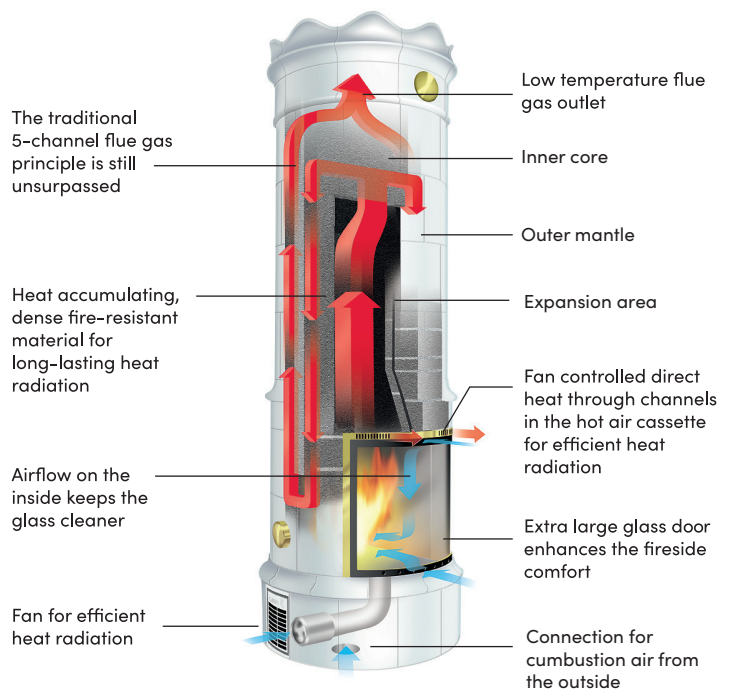

Optional

- 1 - Elevated base (from 220 to 330mm)
- 2 - Elevation - extra course (330 mm)
- 3 - Elevated center band (3-meter oven)
- 4 - Spark protection plate, brass or stainless
  Stainless steel instead of brass
- 5 - Shelf for mid sills
- 6 - Fan
  Control for fan
- 7 - Supply air (connection from outside)